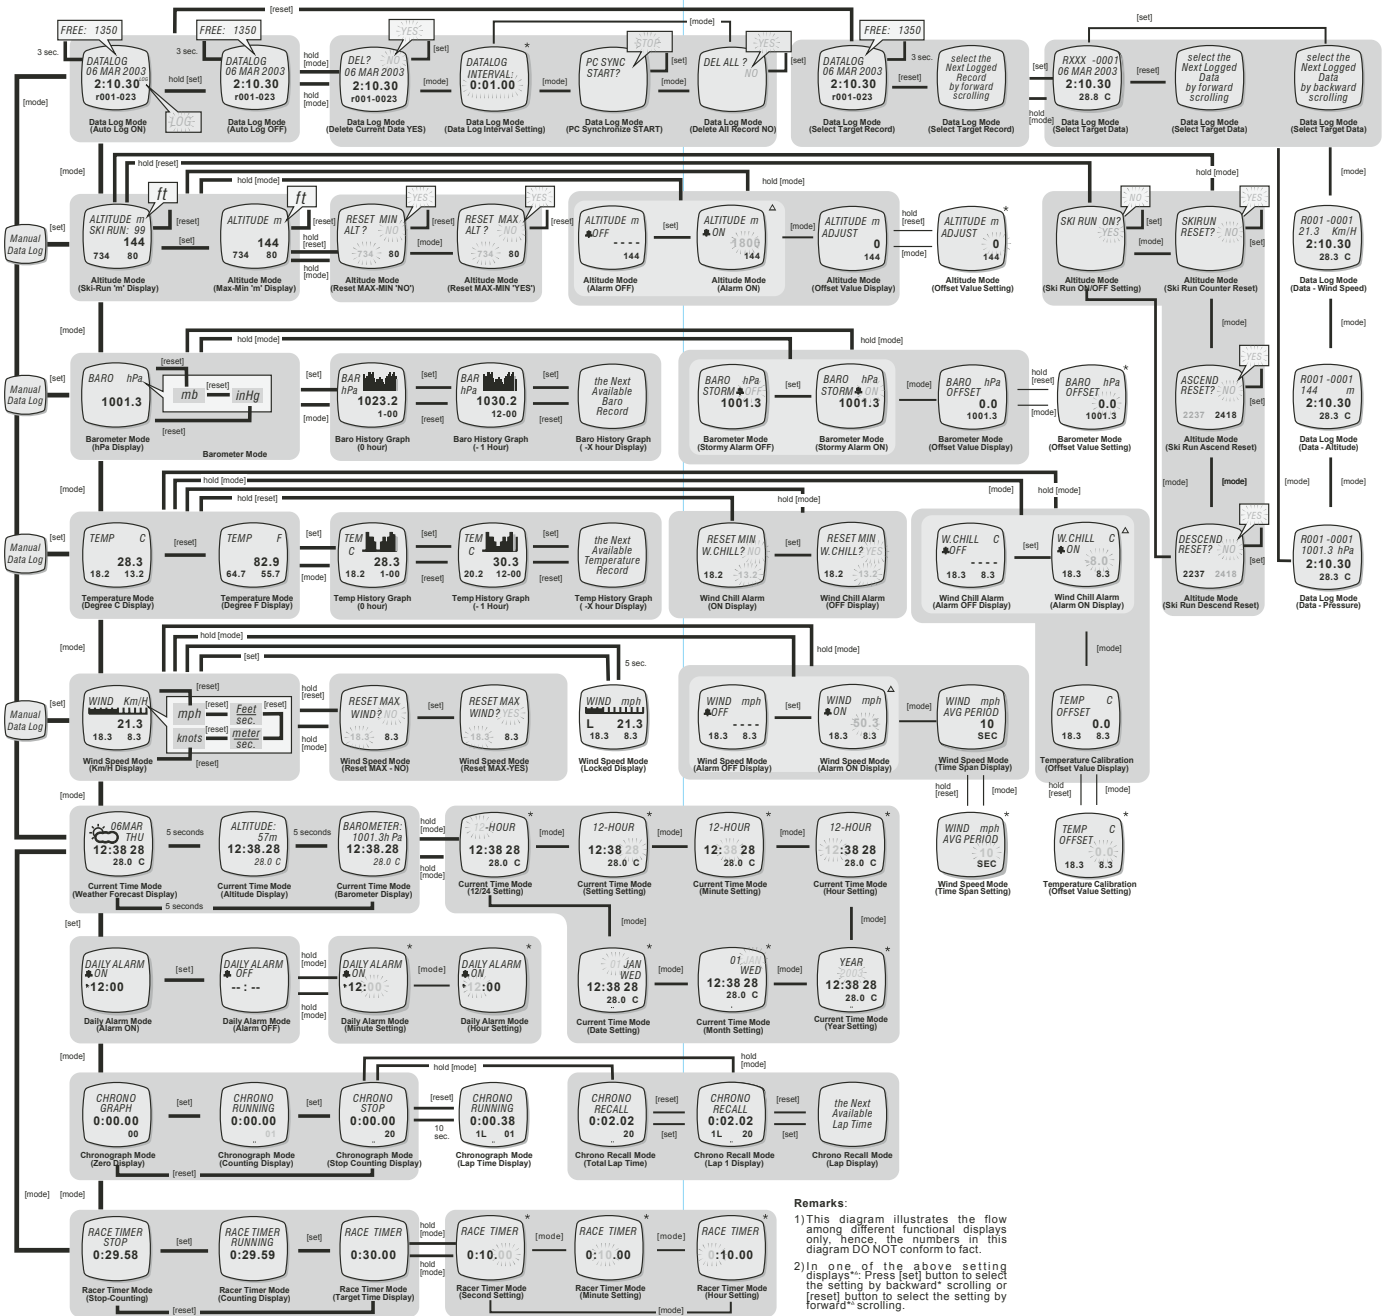

Quick Guide ADC Summit

Remarks:

- 1) This diagram illustrates the flow among different functional displays only, hence, the numbers in this diagram DO NOT conform to fact.
- 2) In one of the above setting displays, Press [set] button to select the setting by backward scrolling or [reset] button to select the setting by forward scrolling.