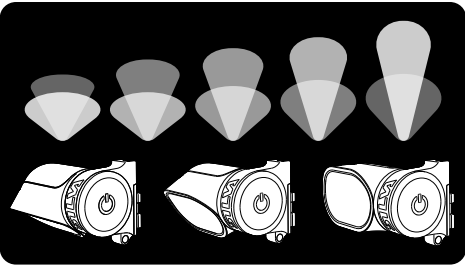

SILVA

CROSS TRAIL 6

QUICK GUIDE

FLOW LIGHT ON

FLOW LIGHT OFF

10% = x2

POWER RESERVE

4x AA