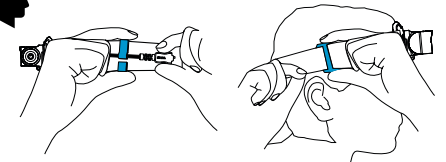

SILVA

CROSS TRAIL 6

QUICK GUIDE

FLOW LIGHT ON

FLOW LIGHT OFF

10% = x2

POWER RESERVE

4x AA