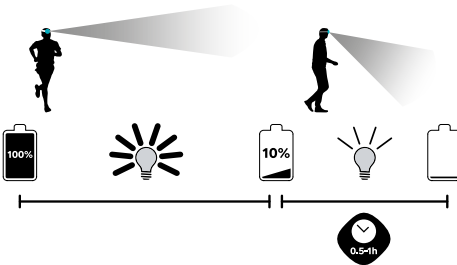

SILVA

CROSS TRAIL 6

QUICK GUIDE

FLOW LIGHT ON

FLOW LIGHT OFF

10% = x2

POWER RESERVE

4x AA