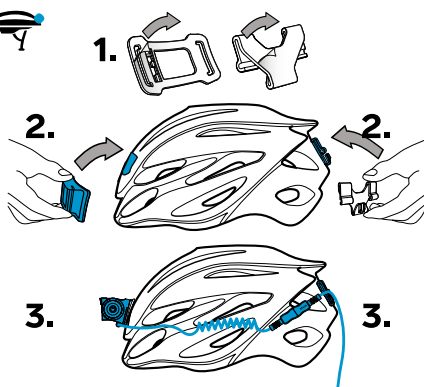

SILVA

CROSS TRAIL 6

QUICK GUIDE

FLOW LIGHT ON

FLOW LIGHT OFF

10% = x2

POWER RESERVE

4x AA