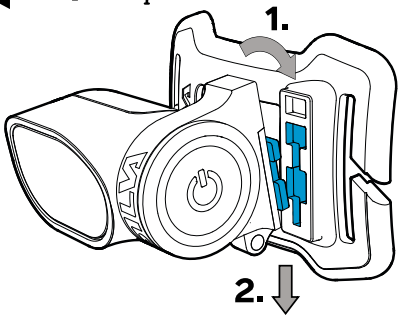

SILVA

CROSS TRAIL 6

QUICK GUIDE

FLOW LIGHT ON

FLOW LIGHT OFF

10% = x2

POWER RESERVE

4x AA