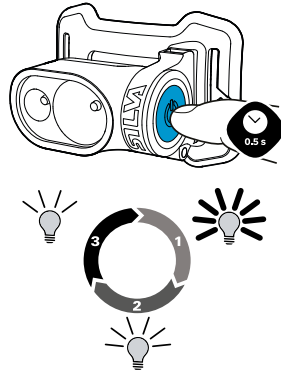

SILVA

CROSS TRAIL 6

QUICK GUIDE

FLOW LIGHT ON

FLOW LIGHT OFF

10% = x2

POWER RESERVE

4x AA