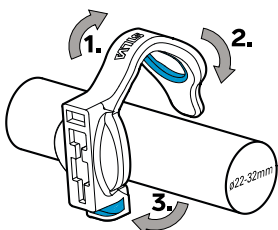

SILVA

CROSS TRAIL 6

QUICK GUIDE

FLOW LIGHT ON

FLOW LIGHT OFF

10% = x2

POWER RESERVE

4x AA